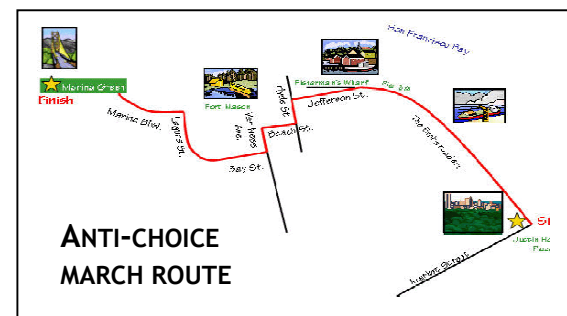

SATURDAY, JANUARY 22ND

10 AM RALLY AT POWELL AND MARKET

11 AM MARCH DOWN MARKET ST. ALONG THE EMBARCADERO TO AQUATIC PARK

DEFEND WOMEN'S HEALTH AND RIGHTS

January 22nd is the 32nd anniversary of *Roe v. Wade*, the landmark U.S. Supreme Court decision that established the constitutional right to reproductive freedom. On the same day, anti-choice extremists plan to march in San Francisco against women's health and rights. The anti-choice minority might be emboldened by the climate in Washington, D.C. but they are not welcome here!

JOIN THE SAN FRANCISCO AREA PRO-CHOICE COALITION
TO STAND UP FOR REPRODUCTIVE FREEDOM,
LINE THE ROUTE OF THE ANTI-CHOICE MARCH,
AND DEMONSTRATE THAT SAN FRANCISCO IS PRO-CHOICE!

SPONSORED BY THE SAN FRANCISCO AREA PRO-CHOICE COALITION.
For more information or to get involved, visit www.indybay.org/womyn or call 415-890-1020 x209
Driving? Need a ride? Visit www.drivingvotes.org/rides/sfprochoice.php

ALSO:

INAUGURATION DAY PROTEST

JOIN THE WOMEN'S RIGHTS CONTINGENT. MEET AT 5 PM AT THE CORNER OF GROVE AND POLK.

JANUARY 20th 5 pm at Civic Center Plaza