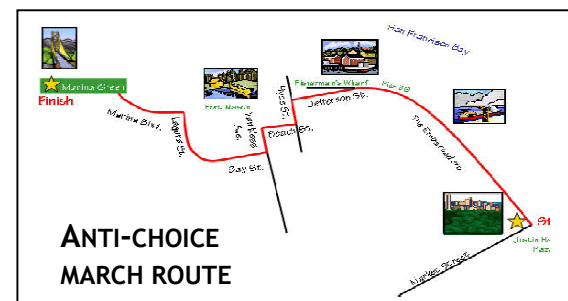

SPONSORED BY THE SAN FRANCISCO AREA PRO-CHOICE COALITION.
For more information or to get involved, visit www.ppgg.org or call 415-890-1020 x209
Driving? Need a ride? Visit www.drivingvotes.org/rides/sfprochoice.php

ALSO:

INAUGURATION DAY PROTEST

JOIN THE WOMEN'S RIGHTS CONTINGENT. MEET AT 5 PM AT THE CORNER OF GROVE AND POLK.
JANUARY 20th 5 pm at Civic Center Plaza